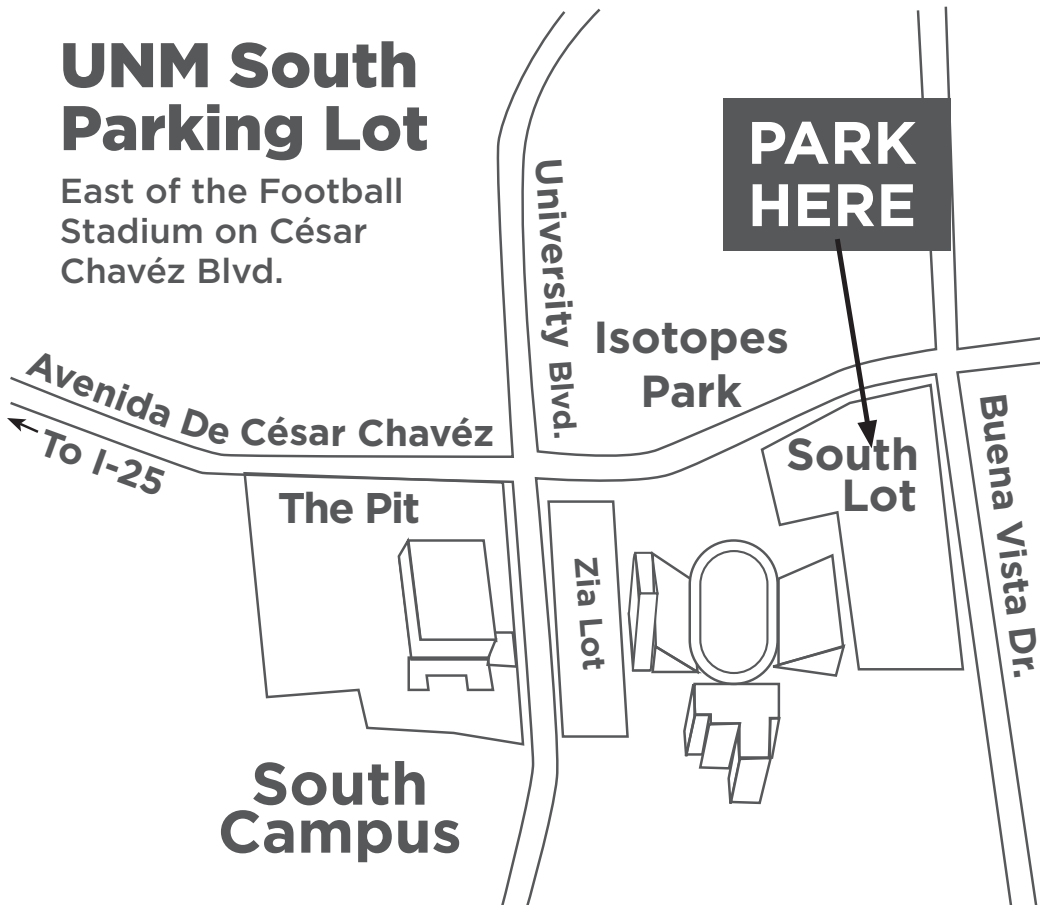

POPEJOY
SCHOOLTIME
SERIES SPONSORED BY FRIENDS OF POPEJOY

CAR PARKING INSTRUCTIONS

PARK IN THE SOUTH LOT, south of UNM at Buena Vista and Avenida César Chávez, as marked on the map.

BOARD THE FREE RED AND WHITE UNM SHUTTLE BUS at the bus shelter, riding it to its only stop at Yale Boulevard and Redondo Drive. You can view the shuttle bus schedule at pats.unm.edu.

AFTER YOU GET OFF THE BUS, turn right and walk east (toward the mountains) on the sidewalk along Redondo Drive toward Popejoy. Turn left onto the pedestrian walkway that runs in front of Popejoy Hall. Wait by the sign outside for an usher to escort you inside.