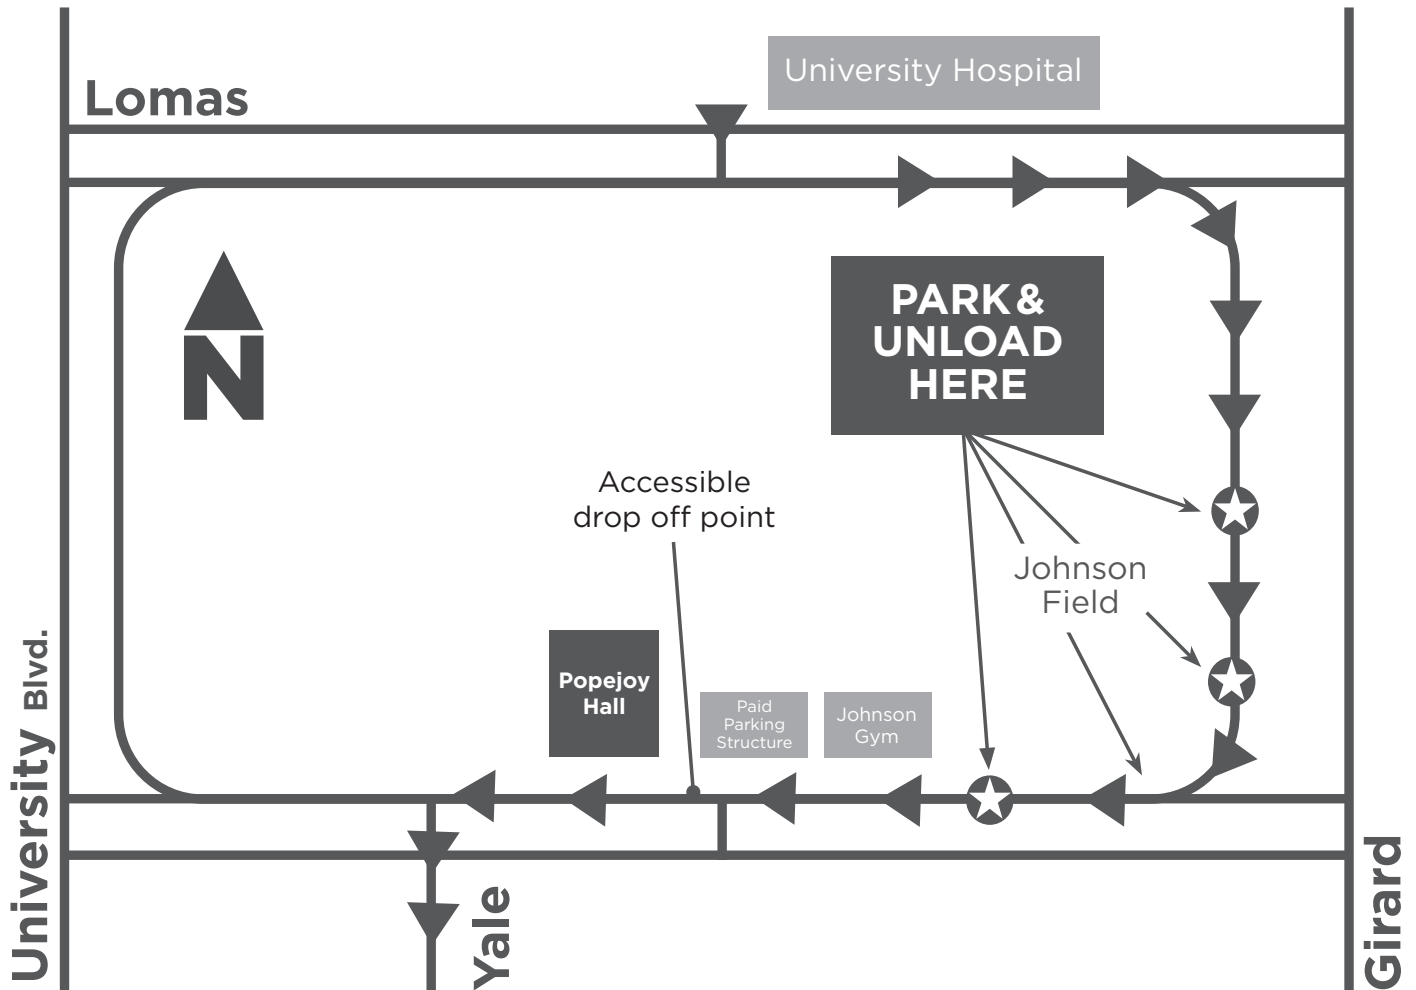

POPEJOY
SCHOOLTIME
SERIES SPONSORED BY FRIENDS OF POPEJOY

BUS PARKING INSTRUCTIONS

ALL BUSES MUST ENTER THE NORTH END OF CAMPUS from Lomas Boulevard across from the University Hospital and take Campus Drive to Redondo Drive.

BUSES WILL STOP ALONG REDONDO DRIVE AT JOHNSON FIELD to discharge passengers, and should park and remain in place until passengers return after the program.

CLASSES WILL BE DIRECTED BY GUIDES TO CROSS JOHNSON FIELD and will be directed to walk to Popejoy Hall along the north side of Johnson Center.