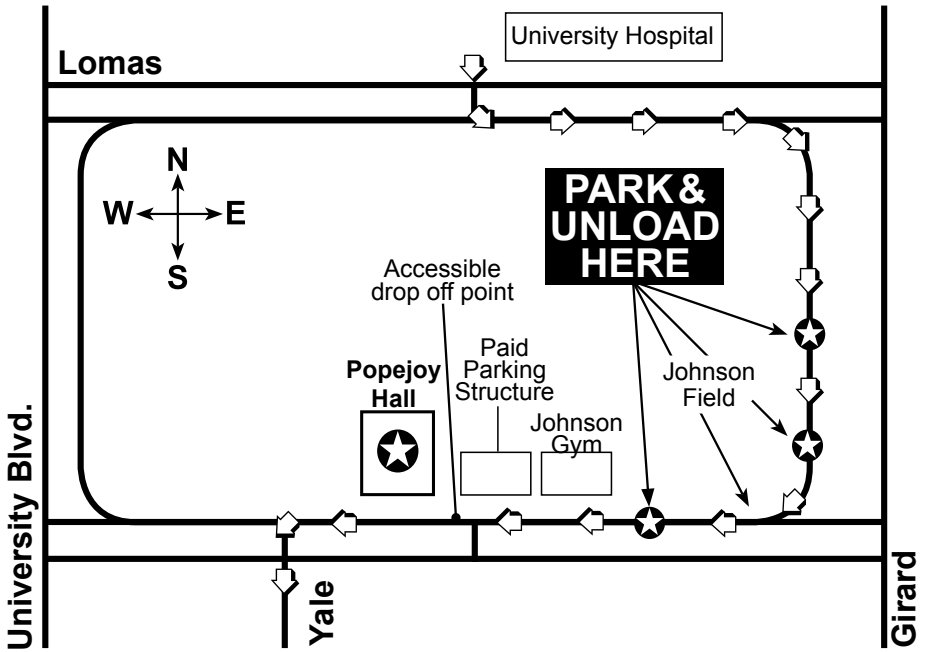

BUS PARKING INSTRUCTIONS

- **All buses must enter the north end of campus from Lomas Boulevard across from the University Hospital and take Campus Drive to Redondo Drive.**
- **Buses will stop along Redondo Drive at Johnson Field to discharge passengers, and should park and remain in place until passengers return after the program.**
- **Classes will be directed by Guides to cross Johnson Field and will be directed to walk to Popejoy Hall along the north side of Johnson Center.**