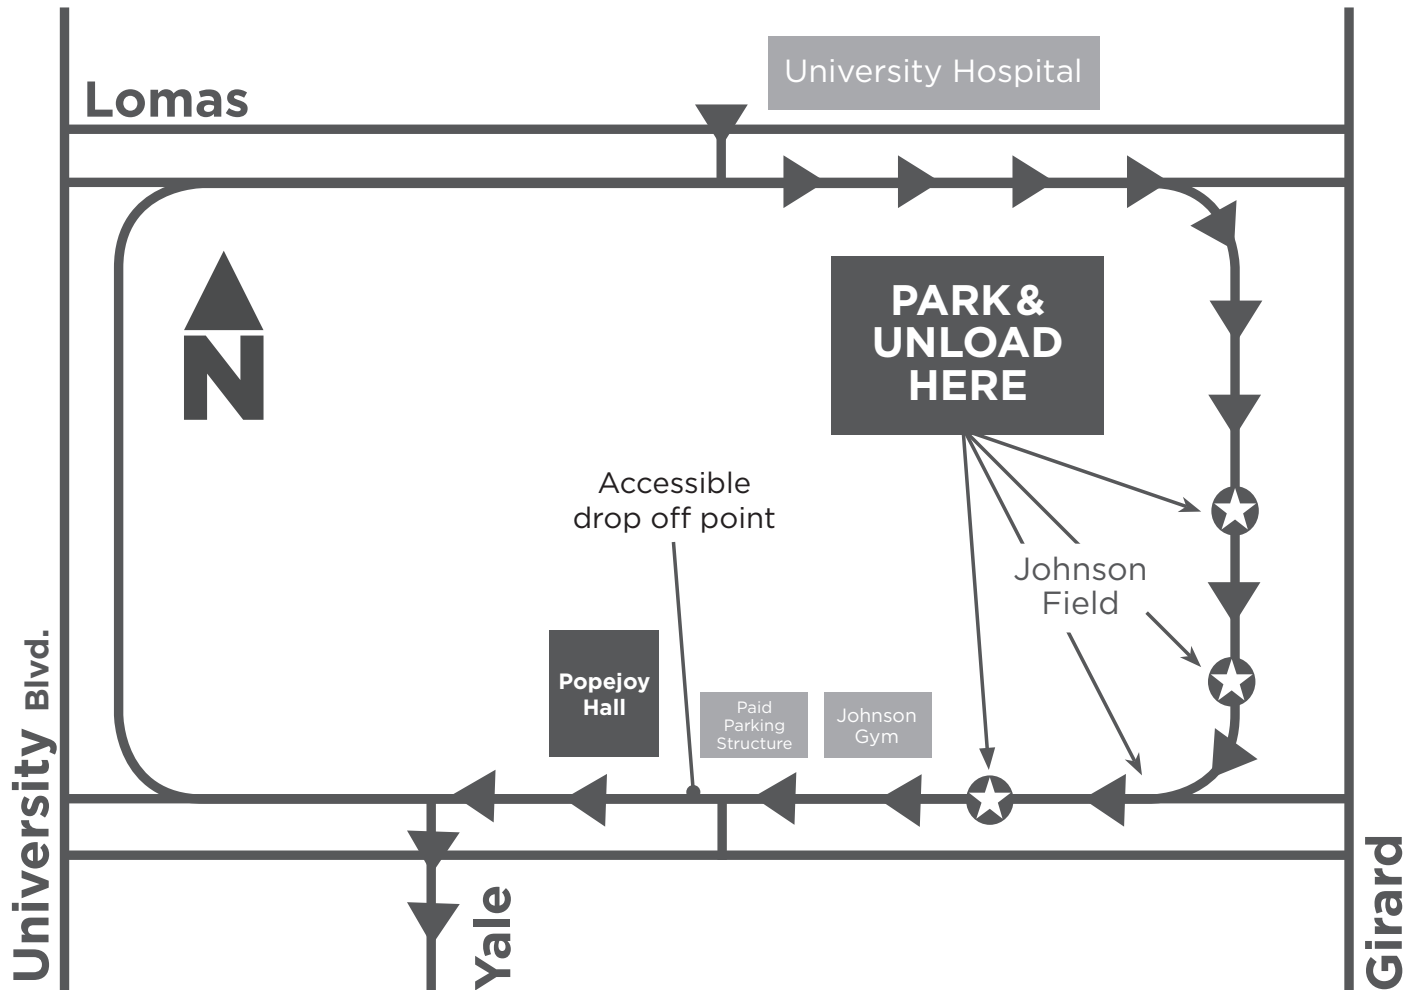

POPEJOY
SCHOOLTIME
SERIES SPONSORED BY
JUDITH MERSEREAU

BUS PARKING INSTRUCTIONS

ALL BUSES MUST ENTER THE NORTH END OF CAMPUS from Lomas Boulevard across from the University Hospital and take Campus Drive to Redondo Drive.

BUSES WILL STOP ALONG REDONDO DRIVE AT JOHNSON FIELD to discharge passengers, and should park and remain in place until passengers return after the program.

CLASSES WILL BE DIRECTED BY GUIDES TO CROSS JOHNSON FIELD and will be directed to walk to Popejoy Hall along the north side of Johnson Center.